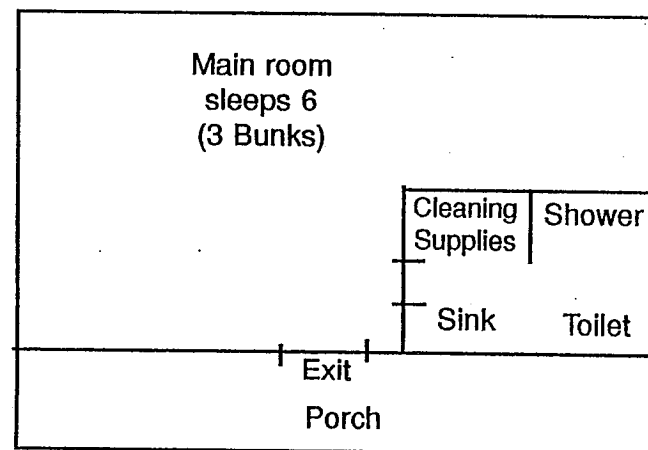

HEMLOCK AND WHITE PINE LODGES

Each of the eight bedrooms sleeps three (one bunk and one single bed per room).

WESLEY FOREST

PENNS CREEK LODGE AND ANNEX

Each of the seven bedrooms sleeps six (three bunkbeds).

WESLEY FOREST

MEETING ROOM AND ADDITIONAL BATHROOM

WESLEY FOREST

LICK RUN CABIN

WEIKERT RUN CABIN

WESLEY FOREST