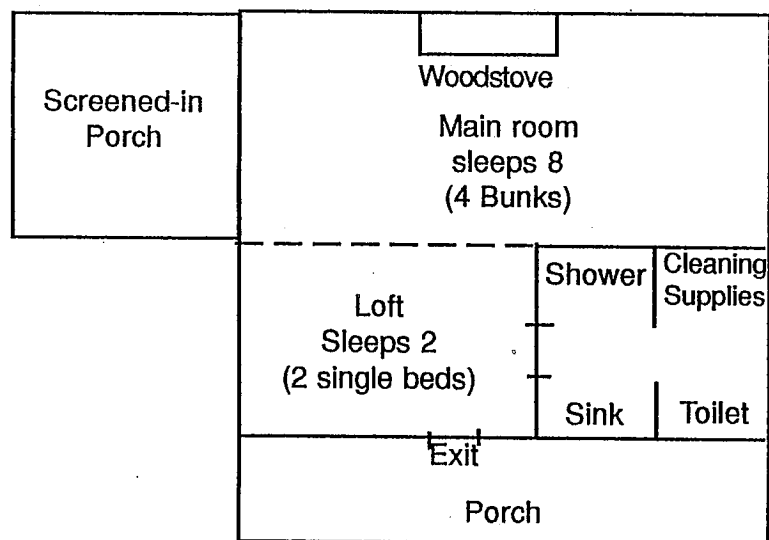

HEMLOCK AND WHITE PINE LODGES

Each of the eight bedrooms sleeps three (one bunk and one single bed per room).

WESLEY FOREST

PENNS CREEK LODGE AND ANNEX

Each of the seven bedrooms sleeps six (three bunkbeds).

WESLEY FOREST

MEETING ROOM AND ADDITIONAL BATHROOM

WESLEY FOREST

LICK RUN CABIN

WEIKERT RUN CABIN

WESLEY FOREST