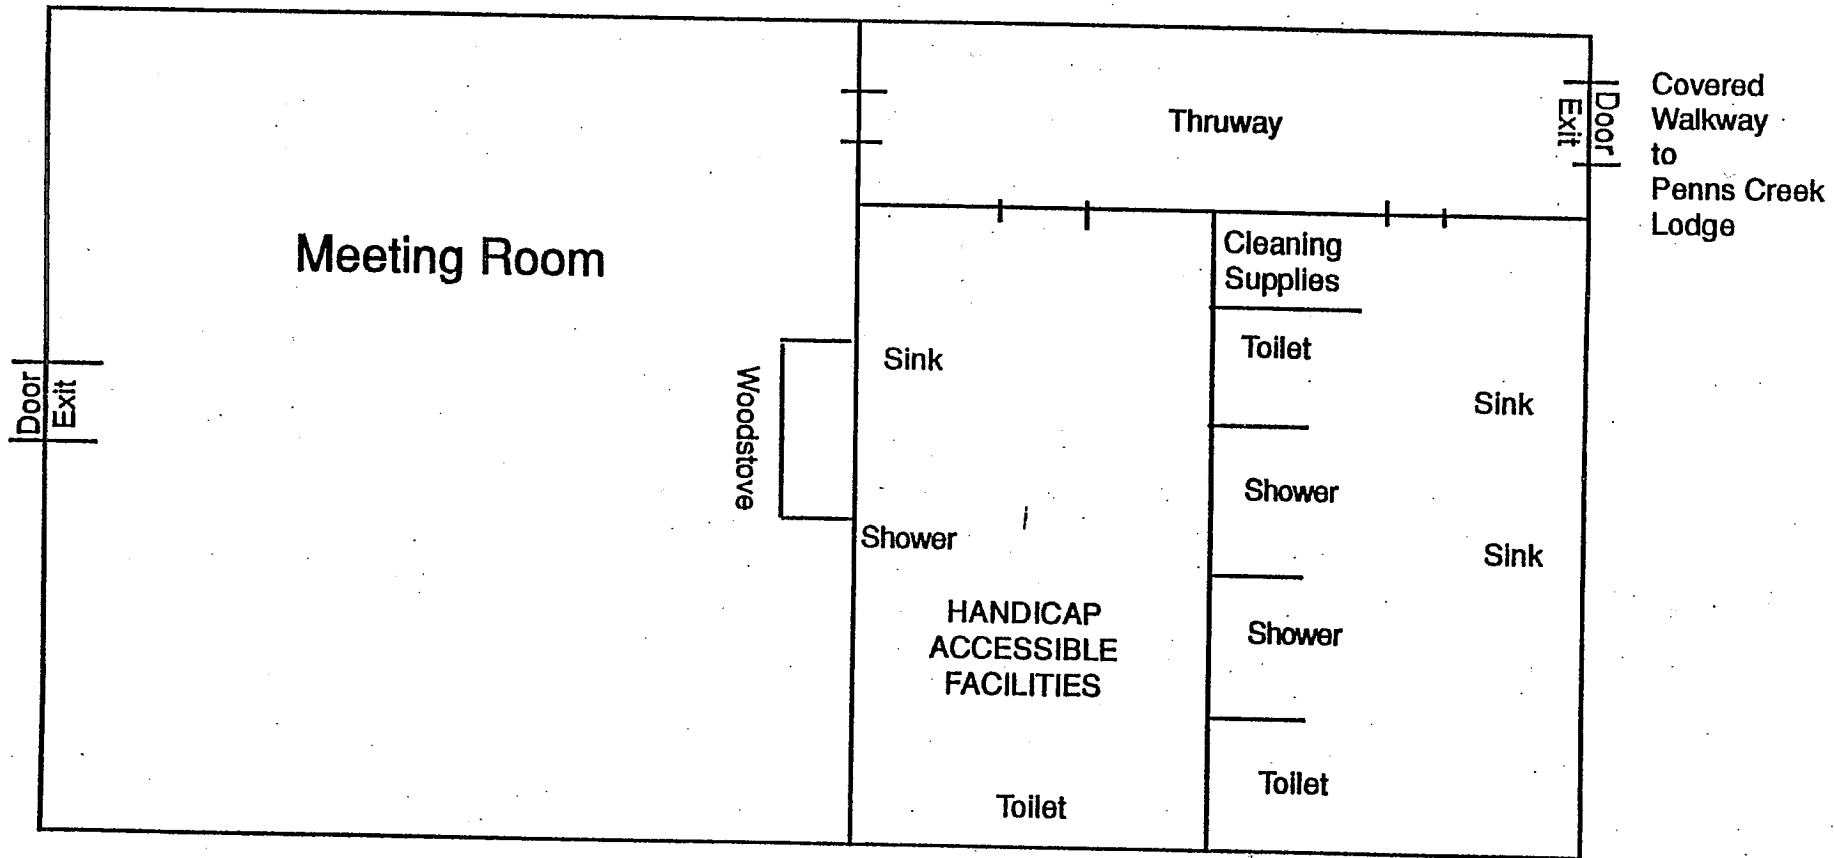

HEMLOCK AND WHITE PINE LODGES

Each of the eight bedrooms sleeps three (one bunk and one single bed per room).

WESLEY FOREST

PENNS CREEK LODGE AND ANNEX

Each of the seven bedrooms sleeps six (three bunkbeds).

WESLEY FOREST

MEETING ROOM AND ADDITIONAL BATHROOM

WESLEY FOREST

LICK RUN CABIN

WEIKERT RUN CABIN

WESLEY FOREST