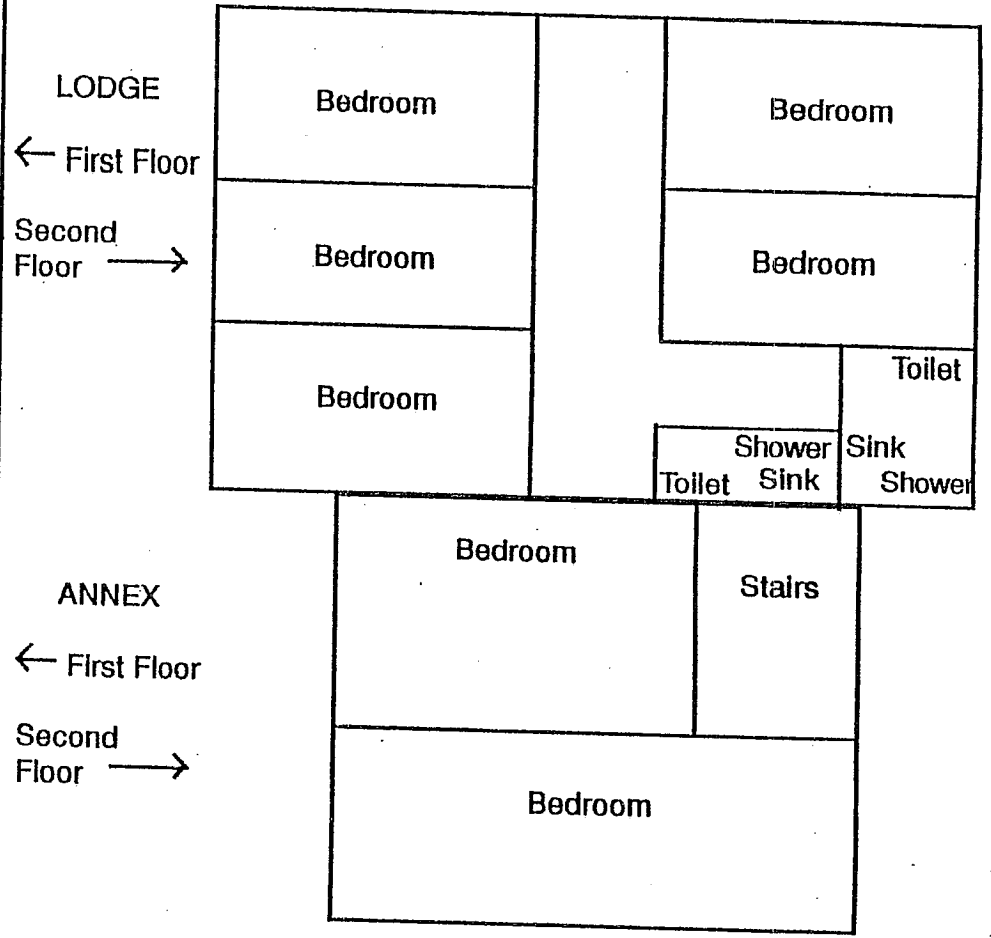

HEMLOCK AND WHITE PINE LODGES

Each of the eight bedrooms sleeps three (one bunk and one single bed per room).

WESLEY FOREST

PENNS CREEK LODGE AND ANNEX

Each of the seven bedrooms sleeps six (three bunkbeds).

WESLEY FOREST

MEETING ROOM AND ADDITIONAL BATHROOM

WESLEY FOREST

LICK RUN CABIN

WEIKERT RUN CABIN

WESLEY FOREST