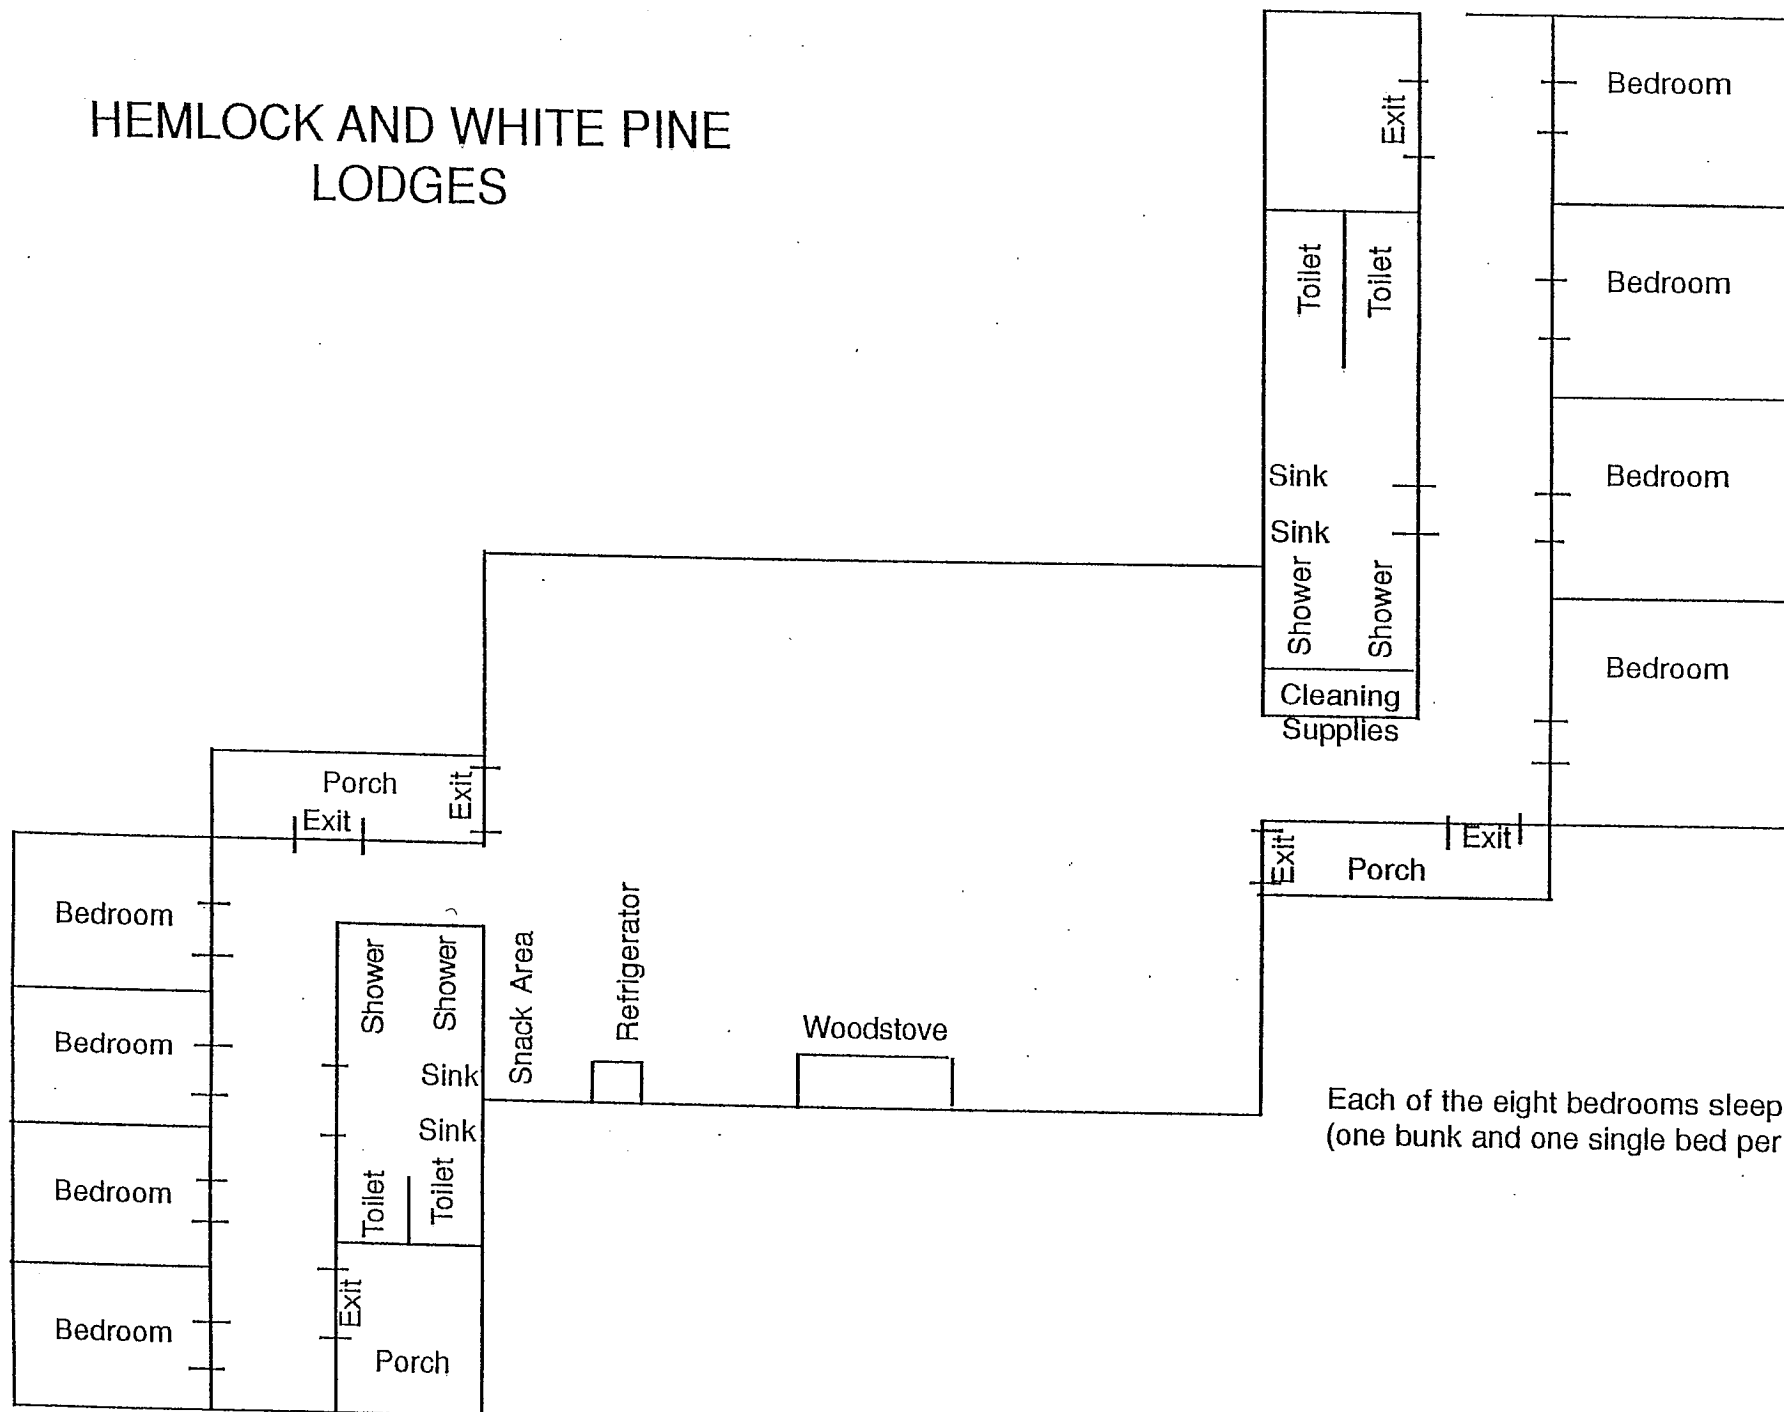

HEMLOCK AND WHITE PINE LODGES

Each of the eight bedrooms sleeps three (one bunk and one single bed per room).

WESLEY FOREST

PENNS CREEK LODGE AND ANNEX

Each of the seven bedrooms sleeps six (three bunkbeds).

WESLEY FOREST

MEETING ROOM AND ADDITIONAL BATHROOM

WESLEY FOREST

LICK RUN CABIN

WEIKERT RUN CABIN

WESLEY FOREST